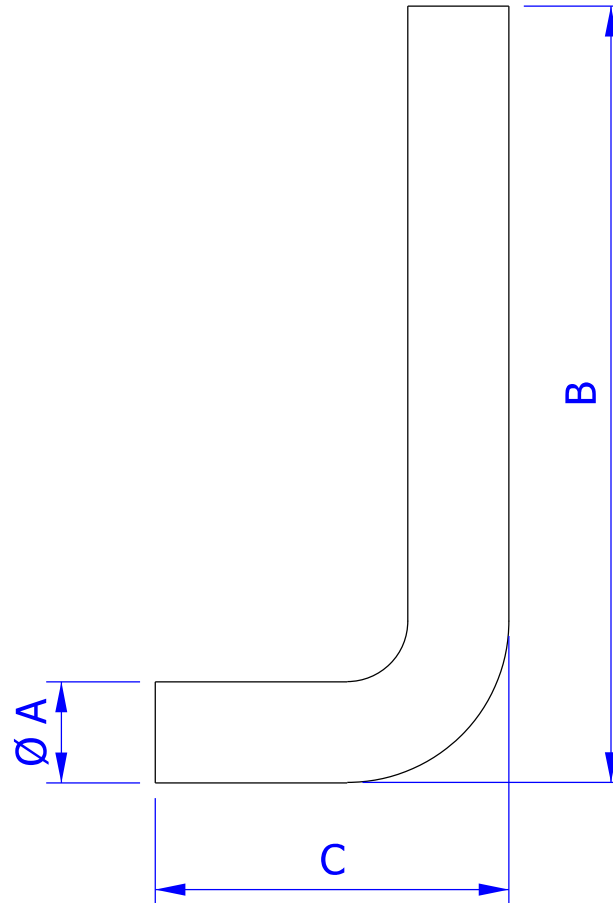

Causeway Steel Products Ltd

DATASHEET No. S505D

A =

B =

C =

QTY.

MATERIAL

SPECIAL BASE
FOR HAND WELDING

PLAIN STUD