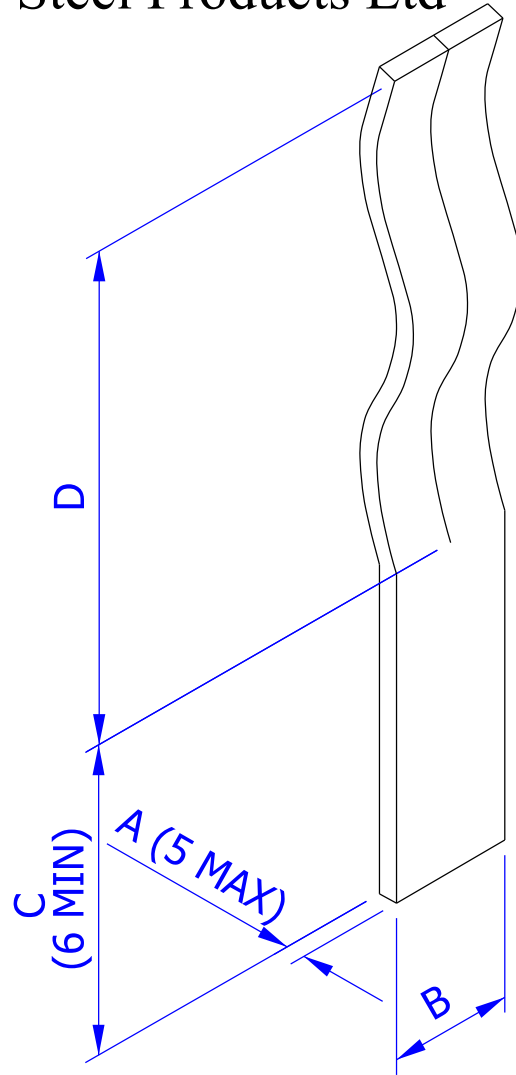

Causeway Steel Products Ltd

DATASHEET No. S305F

A =

B =

C =

D =

QTY.

MATERIAL

**CRIMPED TWO TINE STUD WITH SLIT**