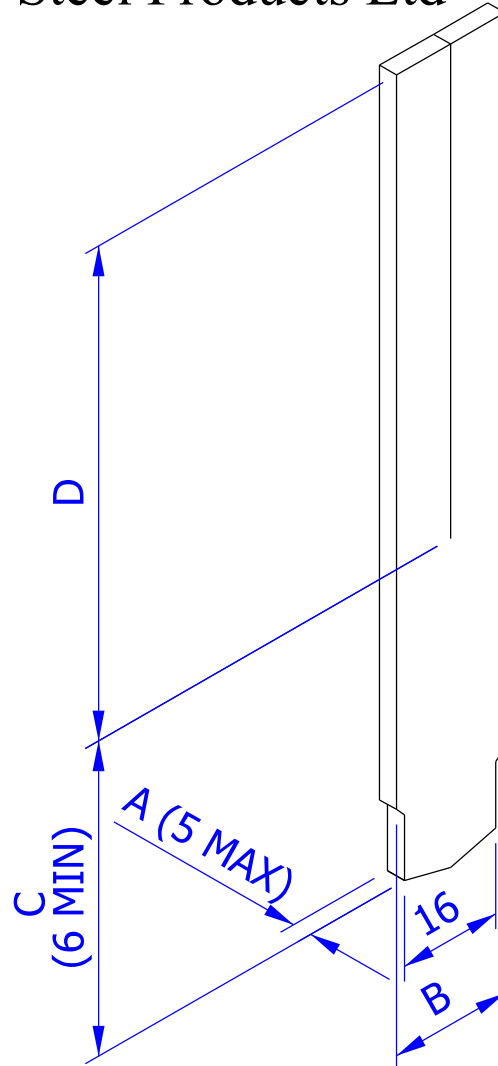

Causeway Steel Products Ltd

BASE FOR GUN WELDING

TWO TINE STUD WITH SLIT

DATASHEET No. S305C

A =

B =

C =

D =

QTY.

MATERIAL