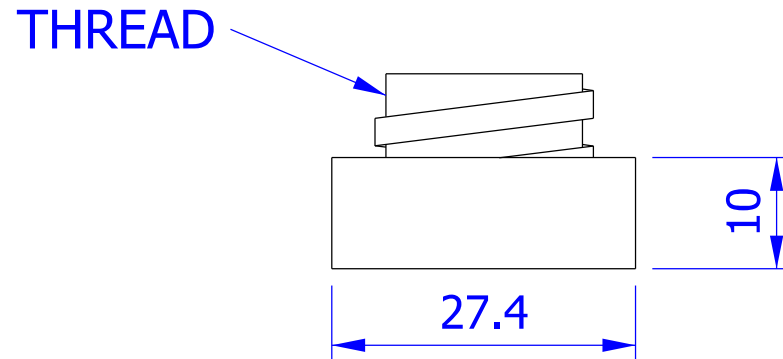

Causeway Steel Products Ltd

DATASHEET No. S297D

QTY.

DIMENSIONS ARE INDICATIVE ONLY  
AND ARE SUBJECT TO CHANGE

**CERAMIC THREADED CAP**