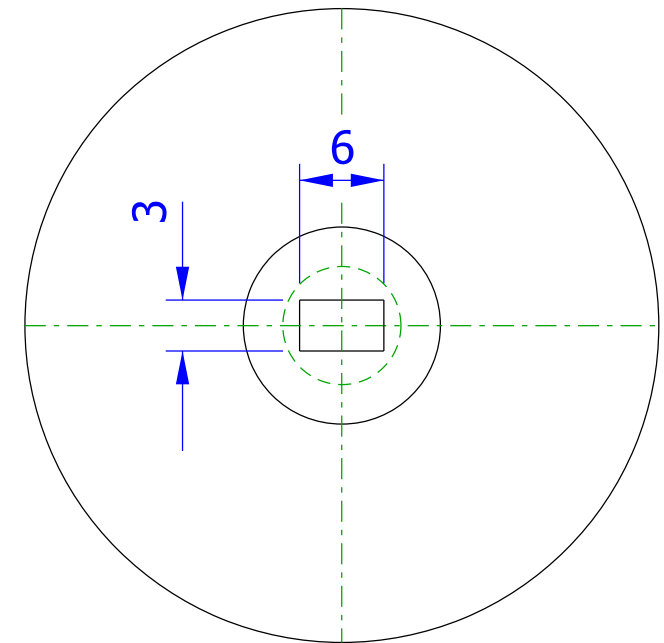

Causeway Steel Products Ltd

DATASHEET No. S297B

QTY.

DIMENSIONS ARE INDICATIVE ONLY
AND ARE SUBJECT TO CHANGE

FOR THREADED CAPS REFER
TO DATASHEET S297D

VIEW AA

SQUARE HOLE CERAMIC CUPLOCKS