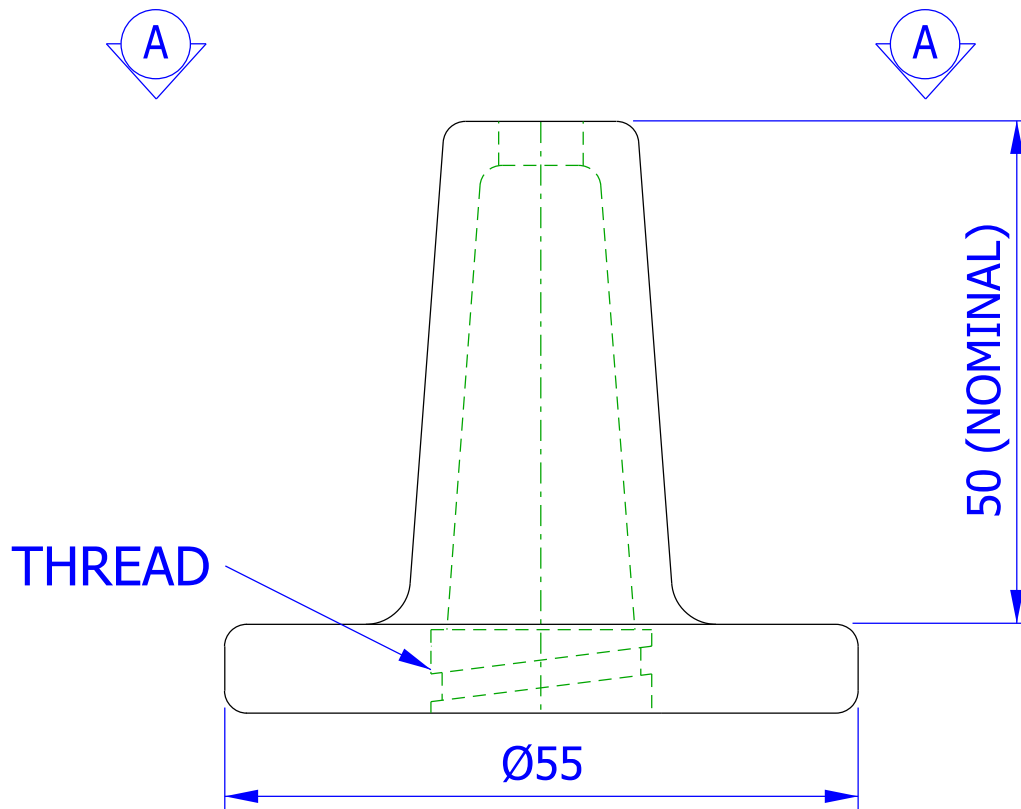

Causeway Steel Products Ltd

DATASHEET No. S297B

QTY.

DIMENSIONS ARE INDICATIVE ONLY
AND ARE SUBJECT TO CHANGE

FOR THREADED CAPS REFER
TO DATASHEET S297D

VIEW AA

SQUARE HOLE CERAMIC CUPLOCKS