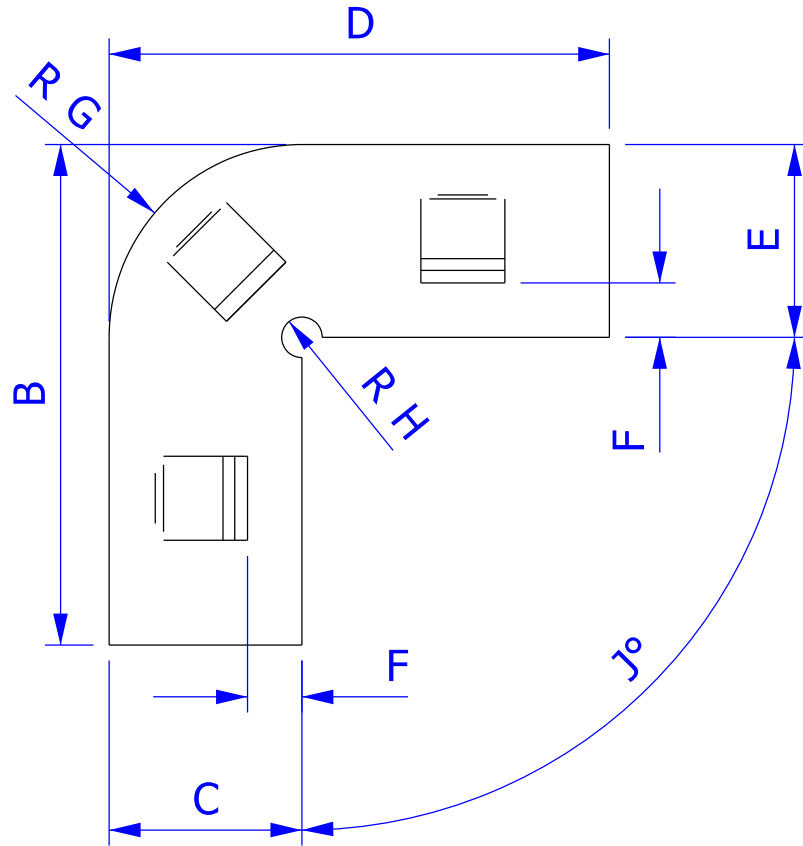

Causeway Steel Products Ltd

DATASHEET No. H207E

A =	
B =	
C =	
D =	
E =	
F =	
G =	
H =	
J =	
K =	
QTY.	
MATERIAL	

FIXED CORNER TAB