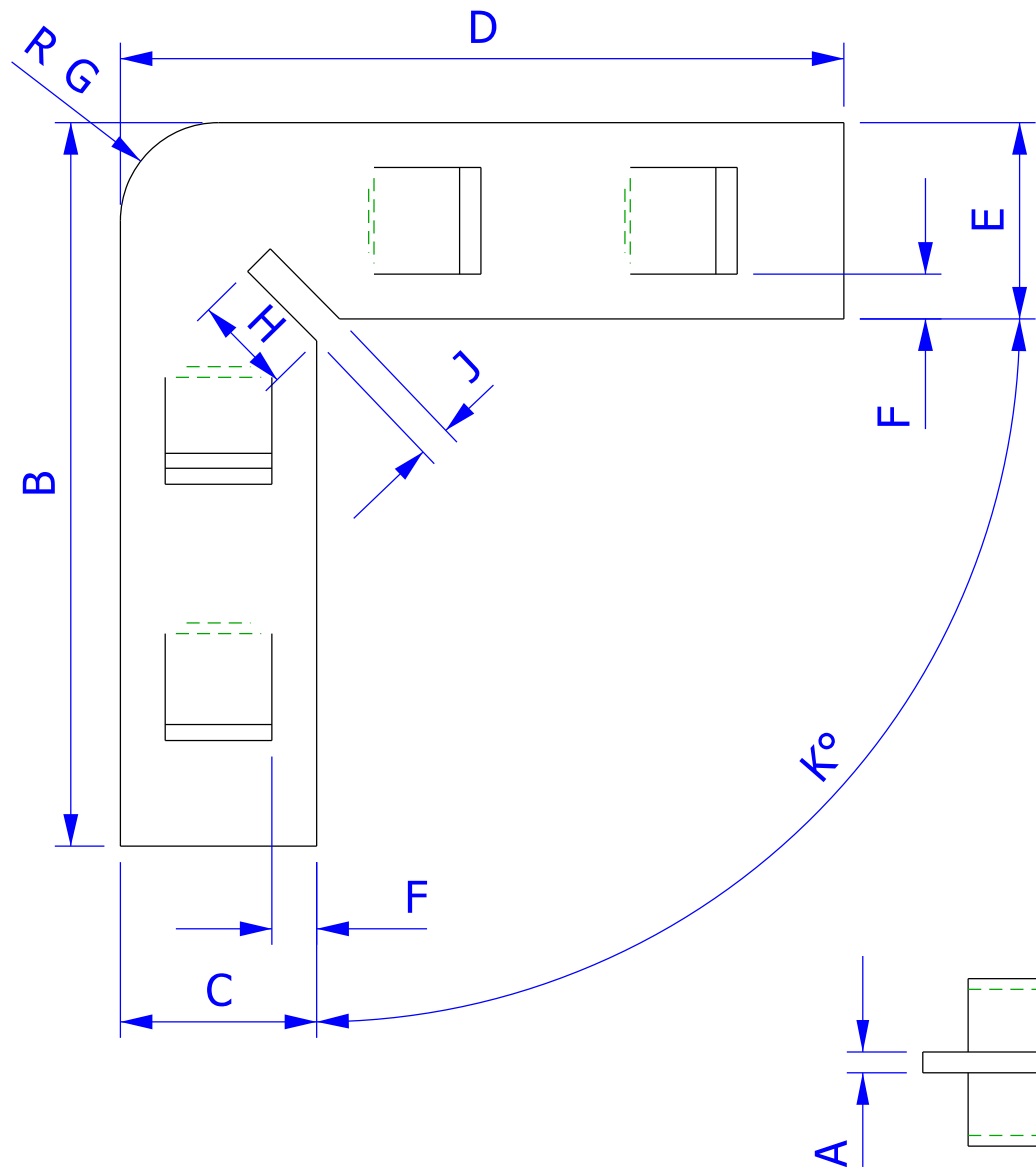

Causeway Steel Products Ltd

DATASHEET No. H206B

A =	
B =	
C =	
D =	
E =	
F =	
G =	
H =	
J =	
K =	
L =	
QTY.	
MATERIAL	

FIXED CORNER TAB