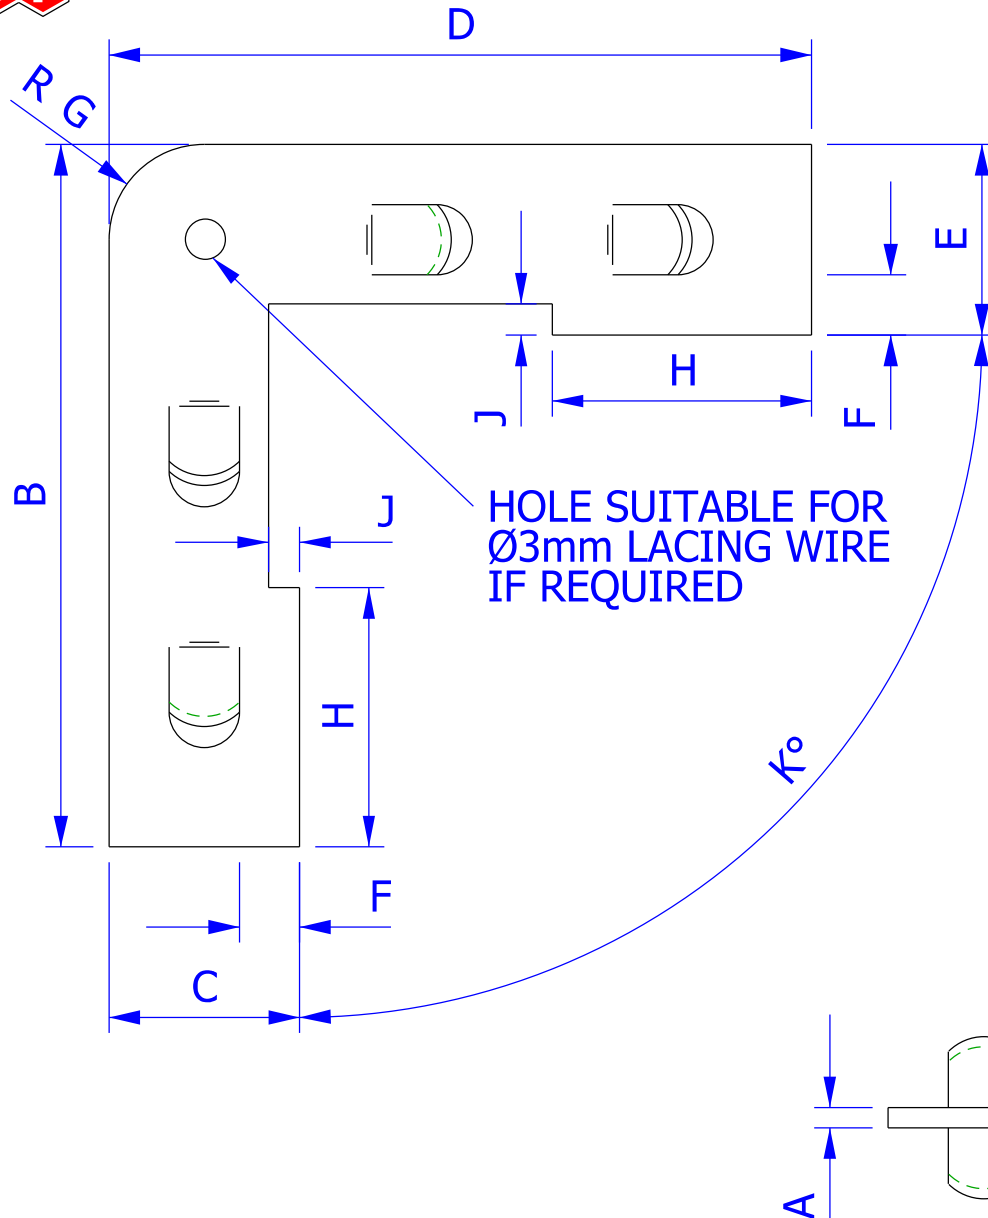

Causeway Steel Products Ltd

DATASHEET No. H206D

A =	
B =	
C =	
D =	
E =	
F =	
G =	
H =	
J =	
K =	
L =	
QTY.	
MATERIAL	

# FIXED CORNER TAB