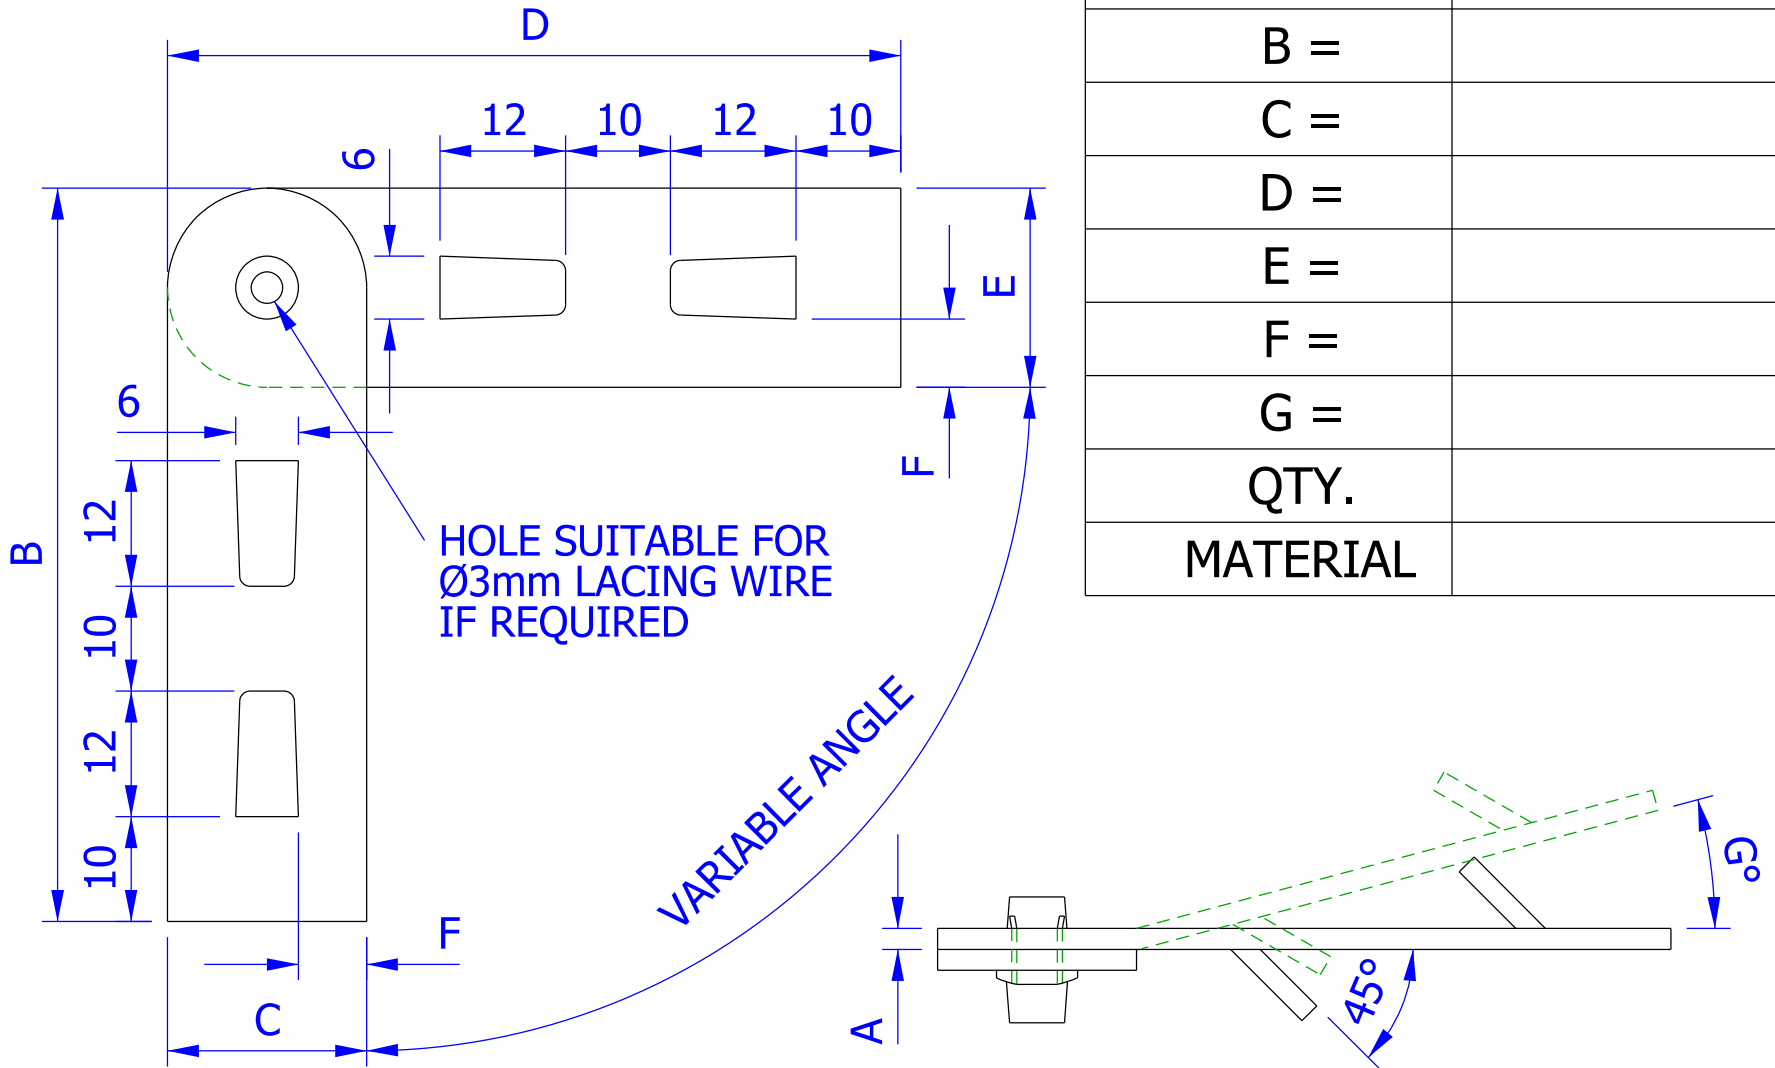

Causeway Steel Products Ltd

DATASHEET No. H203E

A =	
B =	
C =	
D =	
E =	
F =	
G =	
QTY.	
MATERIAL	

ADJUSTABLE CORNER TAB