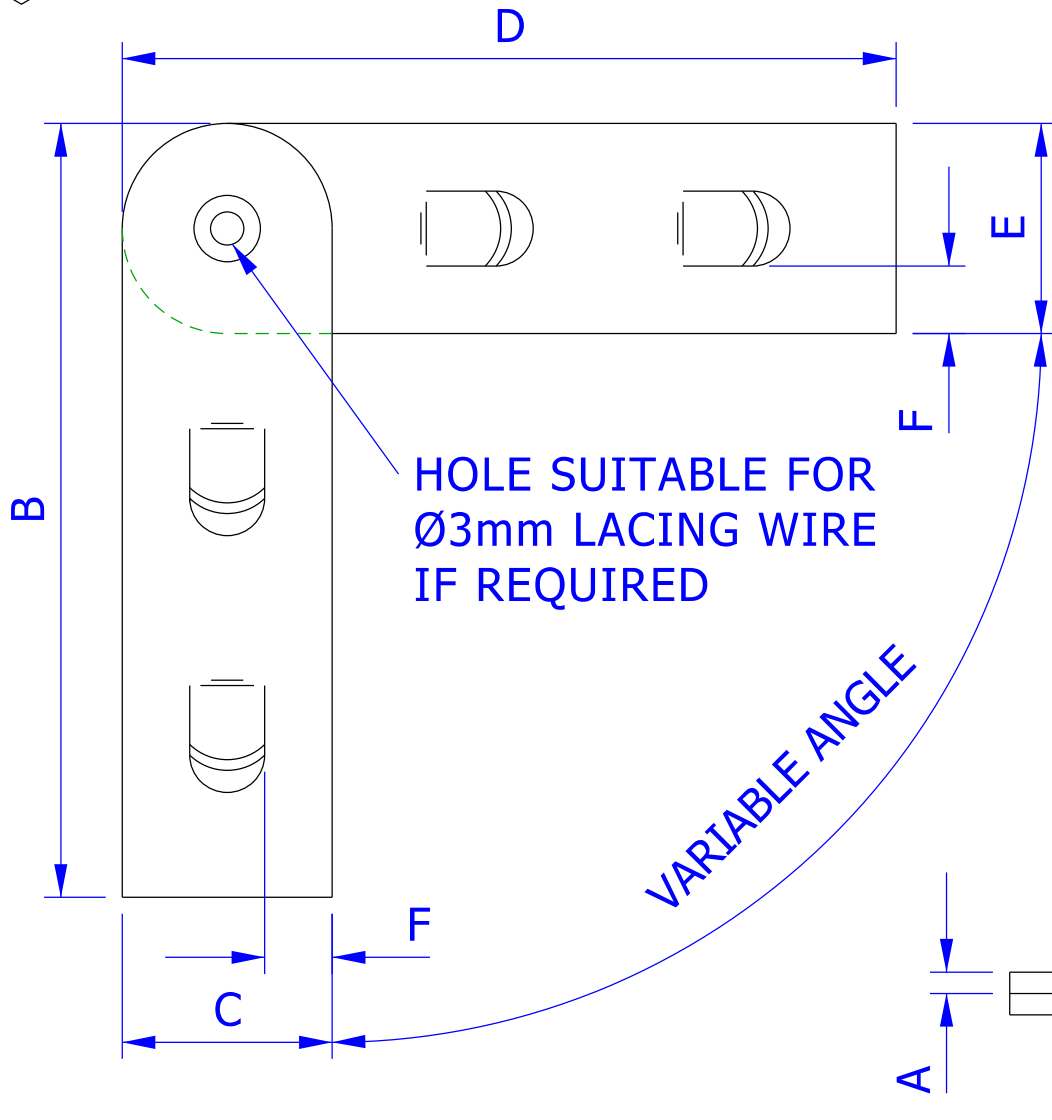

Causeway Steel Products Ltd

DATASHEET No. H203C

A =	
B =	
C =	
D =	
E =	
F =	
G =	
QTY.	
MATERIAL	

ADJUSTABLE CORNER TAB