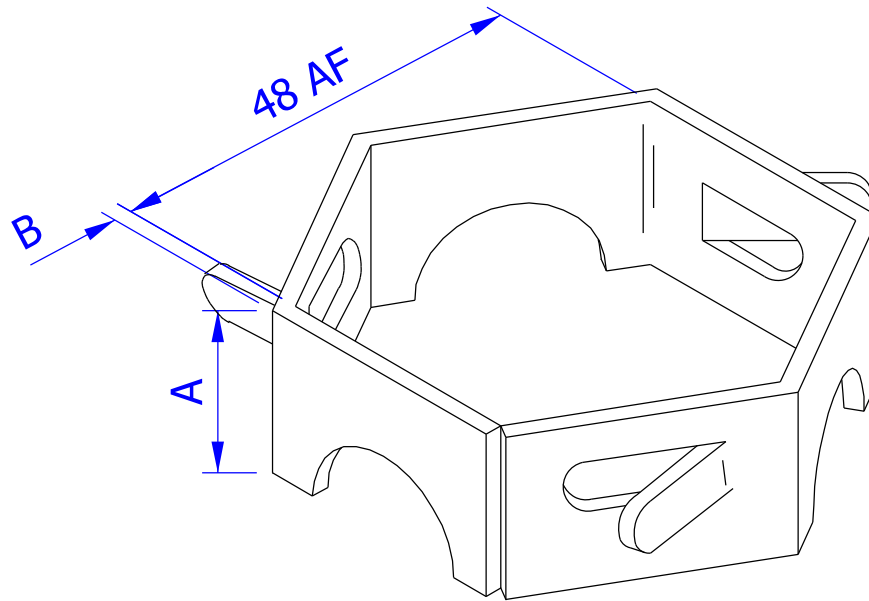

Causeway Steel Products Ltd

DATASHEET No. H100N

A =

B =

QTY.

MATERIAL

HEXCELL