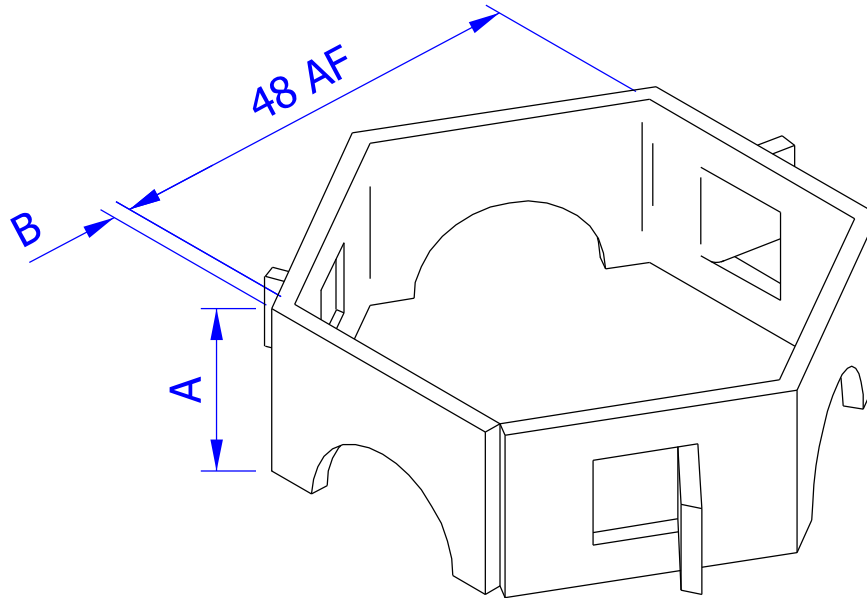

Causeway Steel Products Ltd

DATASHEET No. H100K

A =

B =

QTY.

MATERIAL

HEXCELL