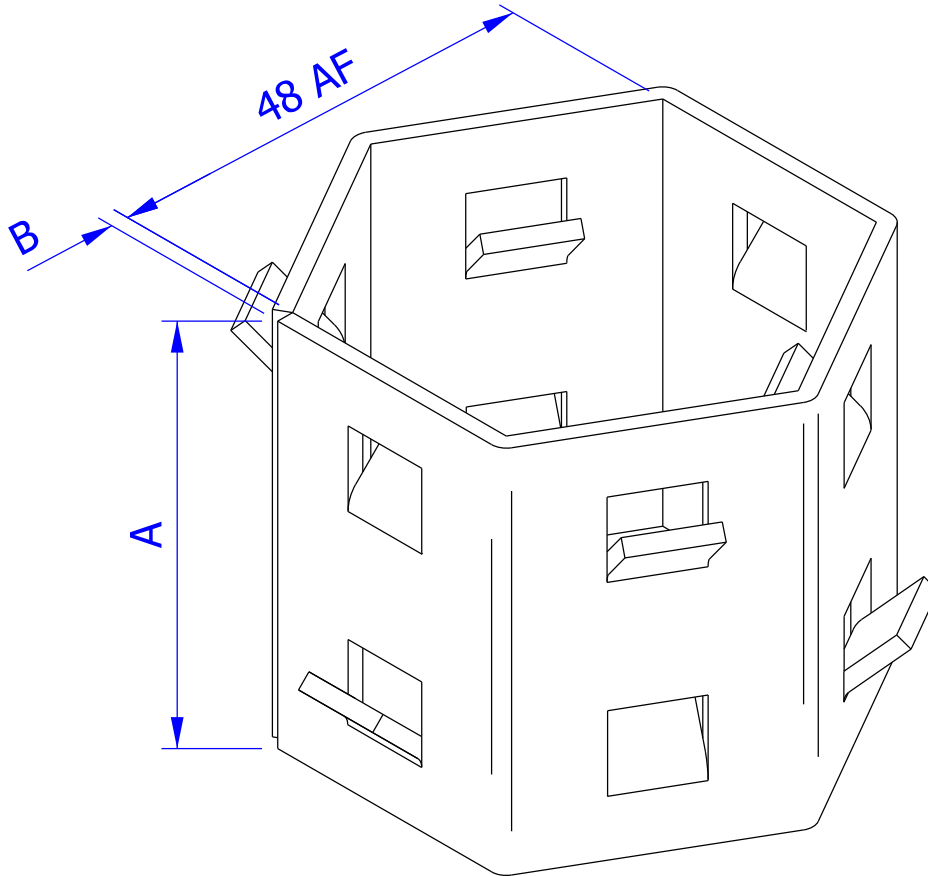

Causeway Steel Products Ltd

DATASHEET No. H100I

A =	
B =	
QTY.	
MATERIAL	

**HEXCELL**